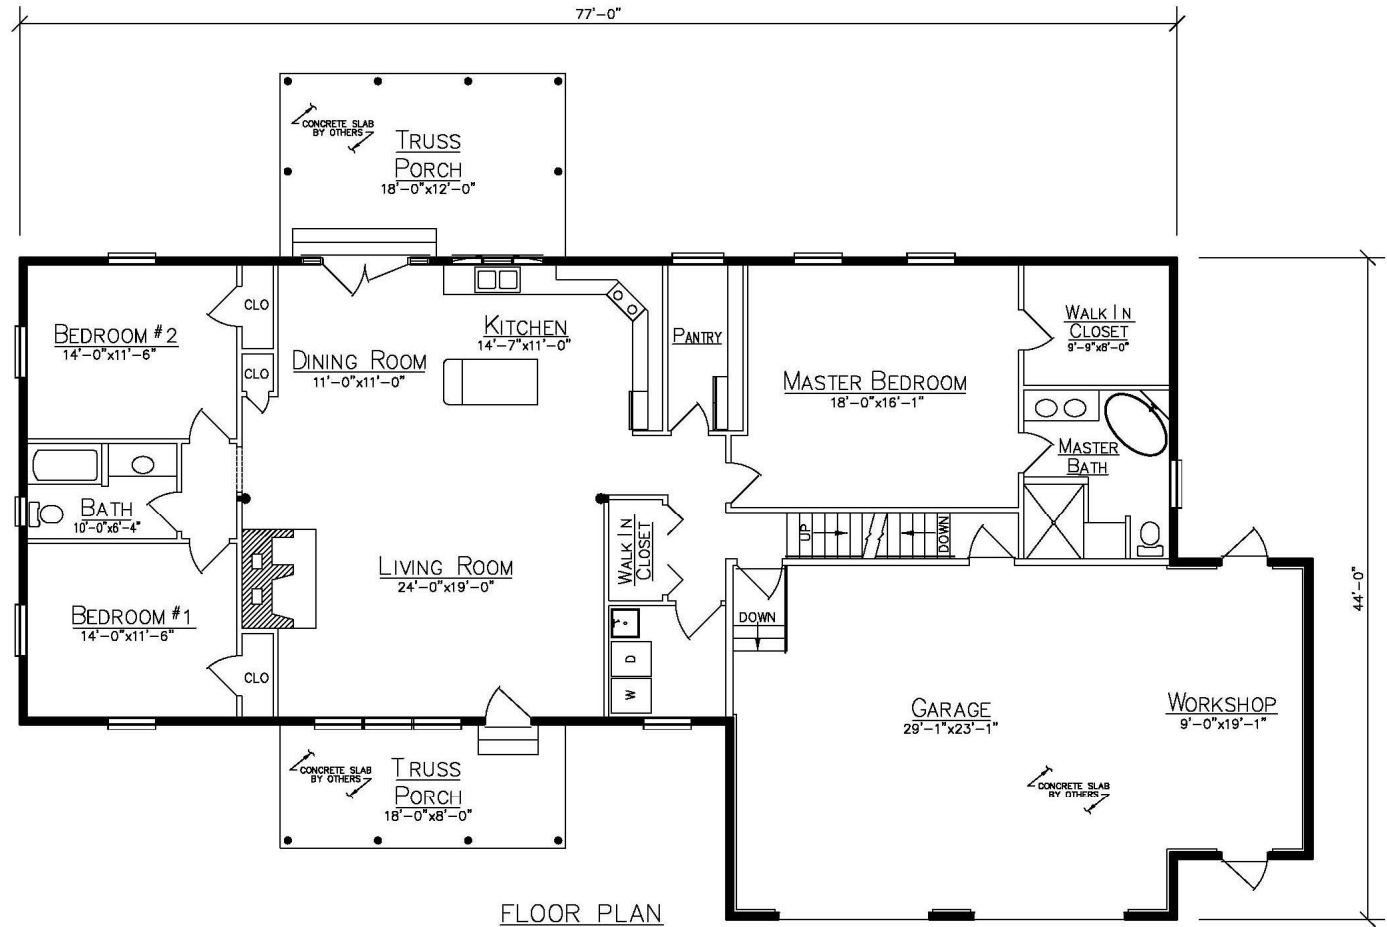

EAGLE LAKE

Ward *Since 1923*
CEDAR LOG HOMES
 Log, Hybrid & Timber Homes
Our past. Your future.

P.O. Box 72
 Houlton, ME 04730
 800-341-1566
 www.wardcedarloghomes.com

First Floor
 2037 Sq. Ft.

3 Bedrooms
2 Baths