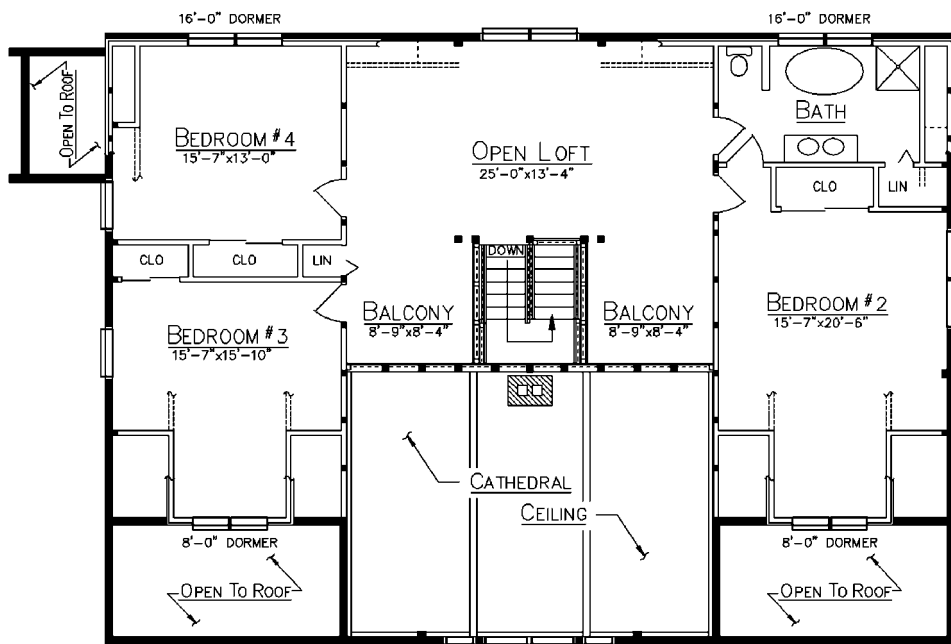

SAVANNAH

FLOOR PLAN

LOFT PLAN

First Floor
2040 Sq. Ft.
Loft
1360 Sq. Ft.

4 Bedrooms
2 1/2 Baths

P.O. Box 72
Houlton, ME 04730
800-341-1566
www.wardcedarloghomes.com