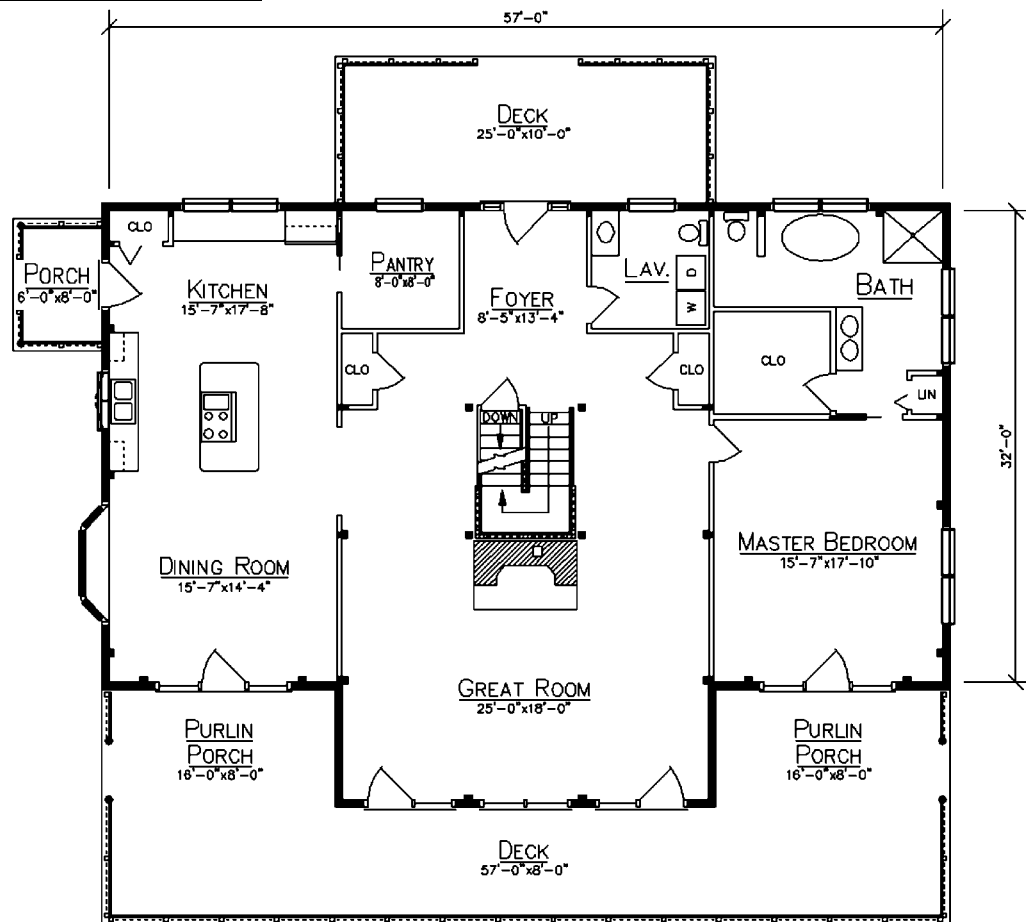

SAVANNAH

FLOOR PLAN

LOFT PLAN

First Floor
2040 Sq. Ft.
Loft
1360 Sq. Ft.

4 Bedrooms
2 1/2 Baths

P.O. Box 72
Houlton, ME 04730
800-341-1566
www.wardcedarloghomes.com