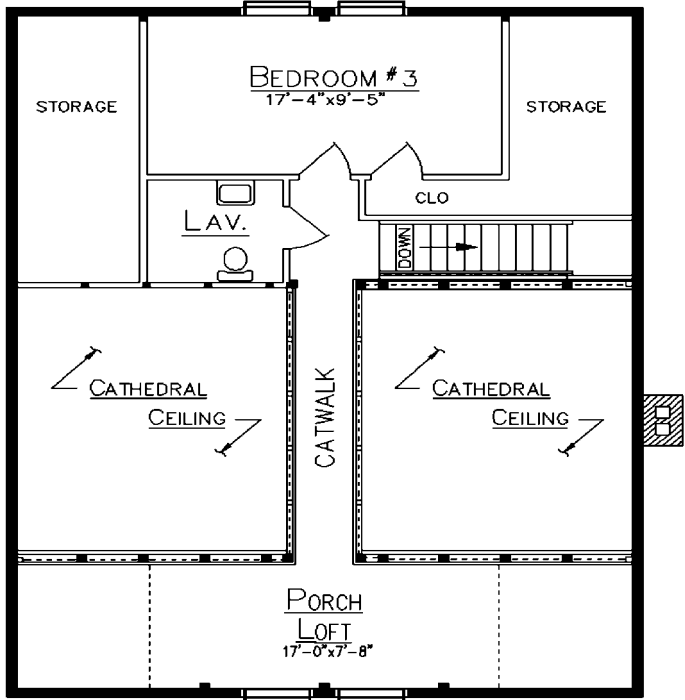

EASTON

FLOOR PLAN

LOFT PLAN

Since 1923
Ward
CEDAR LOG HOMES
Our past. Your future.

P.O. Box 72
 Houlton, ME 04730
 800-341-1566

www.wardcedarloghomes.com

First Floor
 960 Sq. Ft.
Loft
 450 Sq. Ft.

3 Bedrooms
 1 ½ Baths