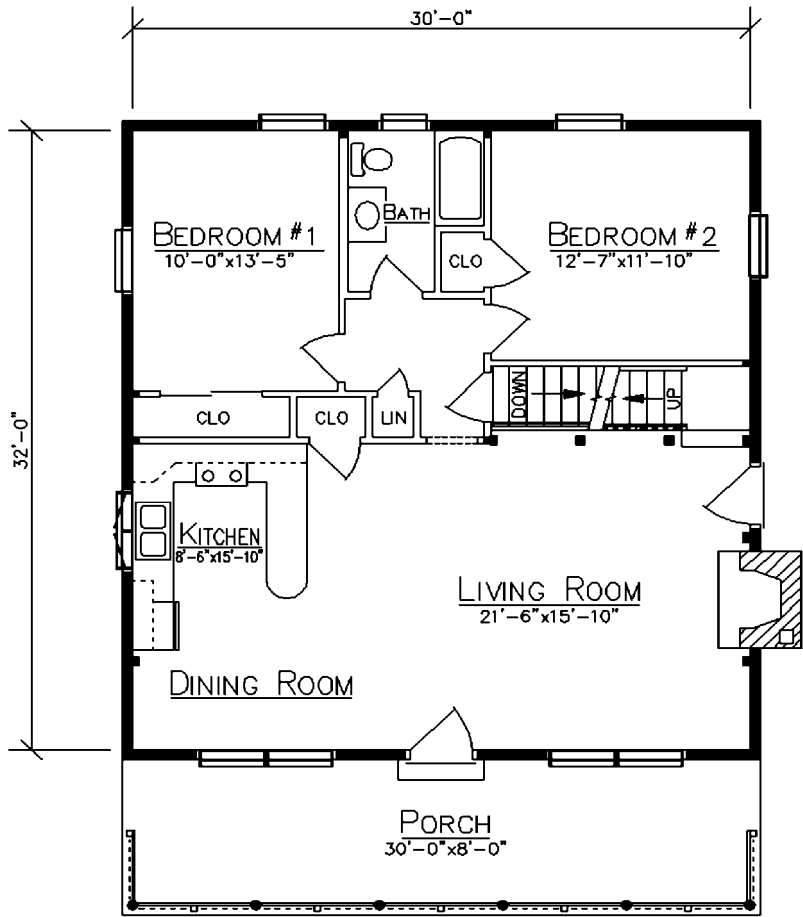

EASTON

FLOOR PLAN

LOFT PLAN

Since 1923
Ward
CEDAR LOG HOMES
Our past. Your future.

P.O. Box 72
 Houlton, ME 04730
 800-341-1566

www.wardcedarloghomes.com

First Floor
 960 Sq. Ft.
Loft
 450 Sq. Ft.

3 Bedrooms
 1 ½ Baths